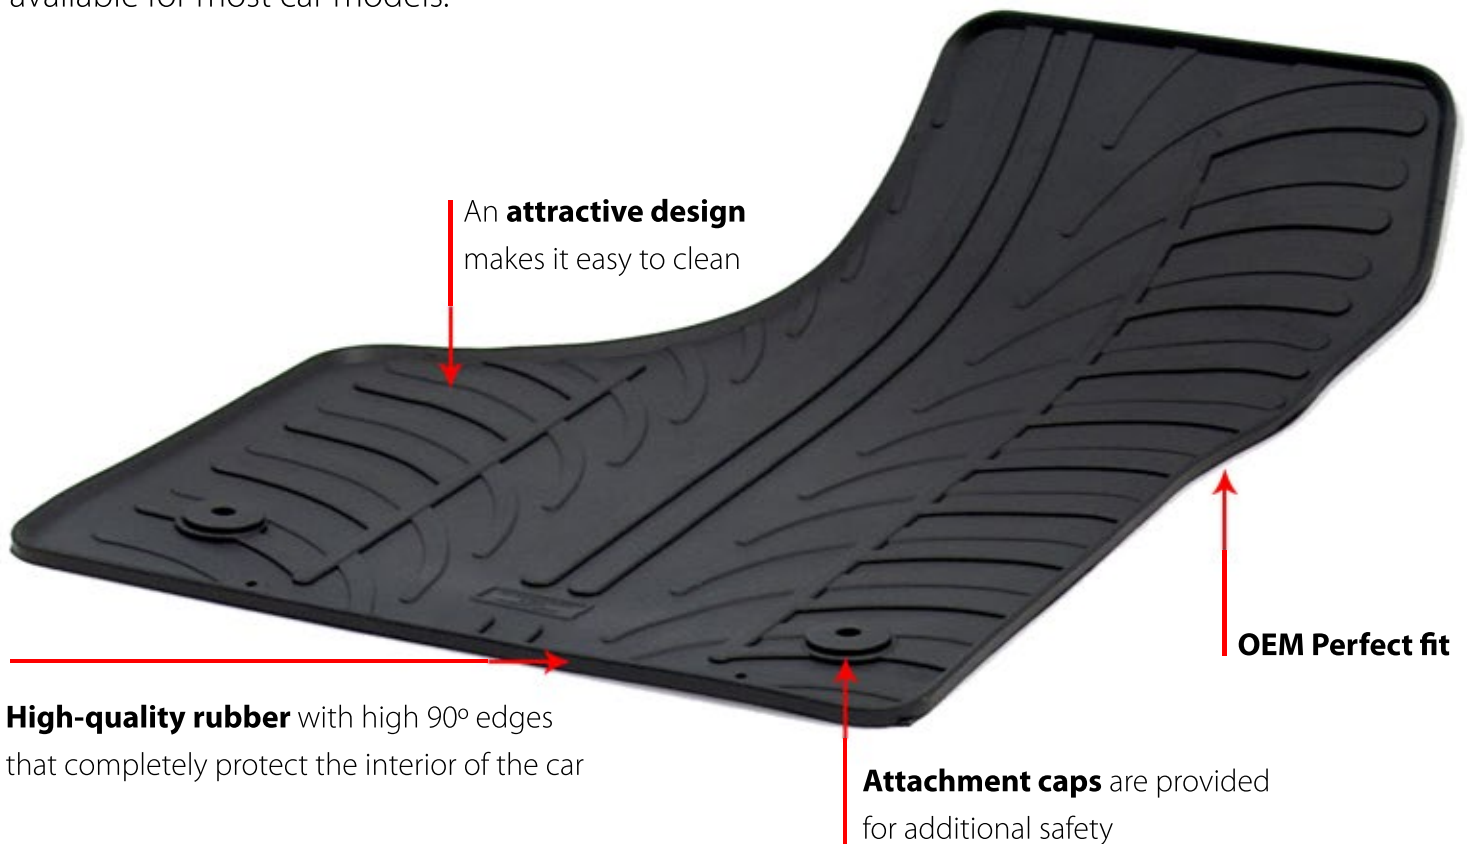

# Rubber *Mat*

A wide range of **Custom-fit Genuine Rubber Car Mats**  
Unique design follows tires design and is  
available for most car models.

An **attractive design**  
makes it easy to clean

**OEM Perfect fit**

**High-quality rubber** with high 90° edges  
that completely protect the interior of the car

**Attachment caps** are provided  
for additional safety

## **THE KIT CONTAINS**

4 typewriters  
(driver, front passenger  
and two rear carpets)

For most models,  
fastening pins are available

**Or Rubber Car Mats are made of natural rubber**, which in addition to all the necessary certificates also has an EKO mark, which means that no material that is harmful to humans is mixed with natural material. Rubber from which the rubber carpet is made is specially developed with the highest quality standards.