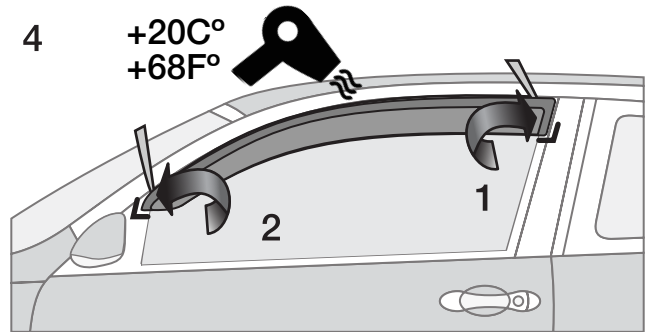

DGA Comércio e Indústria Lda
www.dga.pt
info@dga.pt
Tel. /Phone +351 225 088 386
Rua de Silva Porto 180
4250-469 Porto I Portugal

Installation instructions Exterior Wind Deflectors
Instruções de instalação Auto-paraventos Exteriores
Einbauanleitung im Freien Windabweiser
Consignes de montage Déflecteurs d'air extérieur
Instrucciones de montaje Derivabrisas Exterior
Istruzioni per l'installazione Deflettori Aria Esterno
Инструкция по монтажу и установке на открытом воздухе

Para mais informações sobre a instalação, veja:
For more information on installation, see:
Pour plus d'informations sur l'installation, voir:
Weitere Informationen zum Einbau finden Sie unter:
Para obtener más información sobre la instalación, vea:
Per ulteriori informazioni sull'installazione, vedere:
Для получения дополнительной информации по установке, см.:

QR Code for video instructions
www.dga.pt/wind-deflectors/support
InstAP v8-01/2022