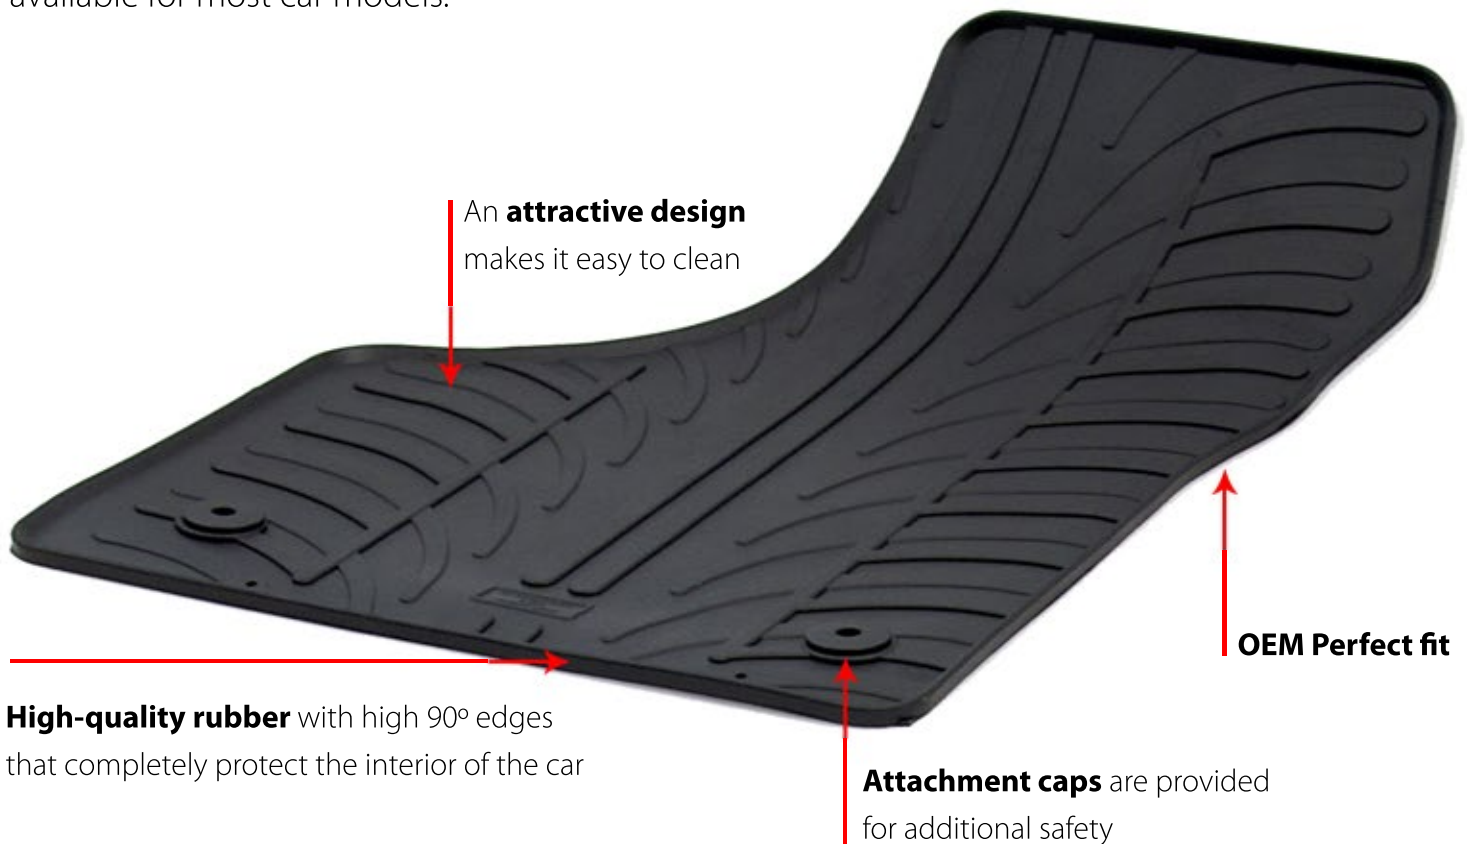

GLEDRING®

GLEDRING

Rubber *Mat*

A wide range of **Custom-fit Genuine Rubber Car Mats**

Unique design follows tires design and is available for most car models.

An **attractive design** makes it easy to clean

OEM Perfect fit

High-quality rubber with high 90° edges that completely protect the interior of the car

Attachment caps are provided for additional safety

THE KIT CONTAINS

4 typewriters
(driver, front passenger
and two rear carpets)

For most models,
fastening pins are available

Or Rubber Car Mats are made of natural rubber, which in addition to all the necessary certificates also has an EKO mark, which means that no material that is harmful to humans is mixed with natural material. Rubber from which the rubber carpet is made is specially developed with the highest quality standards.